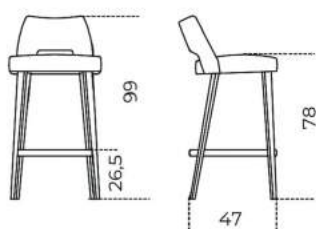

Black open pore lacquered oak legs. Anthracite grey lacquered metal footrest

Not removable cover.

Cm (L x P x H)

50 x 55 x 99

Inches (L x P x H)

19<sup>3</sup>/<sub>4</sub> x 21<sup>3</sup>/<sub>4</sub> x 39