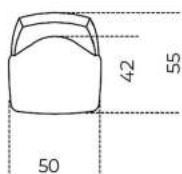

Black open pore lacquered oak legs. Anthracite grey lacquered metal footrest

Not removable cover.

Cm (L x P x H)

50 x 55 x 99

Inches (L x P x H)

19<sup>3</sup>/<sub>4</sub> x 21<sup>3</sup>/<sub>4</sub> x 39